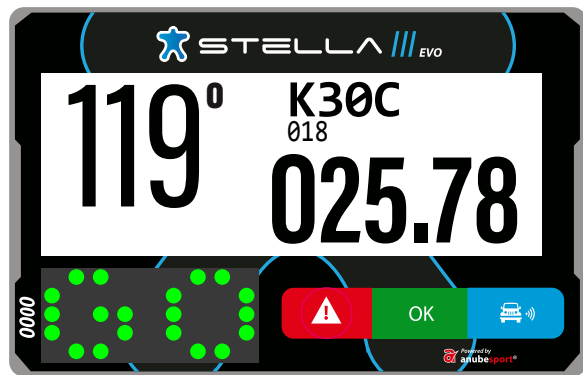

OVERTAKING / BLUE FLAG

FREE TO OVERTAKE