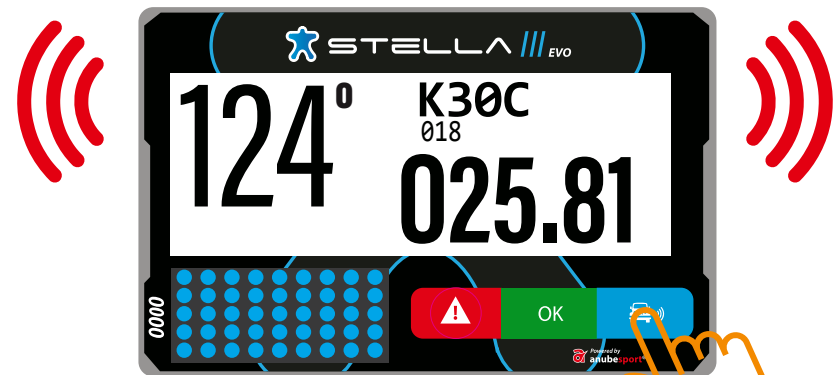

- At the top: "STELLA III EVO" with a blue star icon.
- On the left: "95⁰" (Speed).
- On the right: "K27S" (Waypoint name) and "026" (Waypoint number).
- At the bottom right: "025.48" (Total Odometer).
- At the bottom left: "0000" (Small display).
- At the bottom center: Three buttons: a red button with a white exclamation mark (Warning), a green button with "OK", and a blue button with a white car icon and signal waves (Bluetooth).
- At the bottom right: "Powered by anubespport" logo.

WAYPOINT PROXIMITY

The image shows a Stella EVO display with the following information and callouts:

- STELLA EVO** logo at the top.
- Waypoint ID: **026 K27S**
- Distance to waypoint: **512** (Callout: **DISTANCE TO WAYPOINT**)
- Direction: **320°** (Callout: **TARGET WAYPOINT DIRECTION**)
- Total odometer: **026.82** (Callout: **TOTAL ODOMETER**)
- CAP** (Callout: **CAP**)
- Bottom bar with icons: a red warning triangle, a green **OK** button, and a blue car icon with a signal symbol.
- Powered by **anubespport** logo at the bottom right.

3 sec.
BREAKDOWN

DANGER 3 !!!

Notification 300m before an area marked in the roadbook as "Danger 3"

OVERTAKING / BLUE FLAG

FLASHING

OVERTAKE REQUEST

OVERTAKING / BLUE FLAG

STEADY

FLASHING

OVERTAKING / BLUE FLAG

FREE TO OVERTAKE

STEADY

PRESS THE BLUE BUTTON TO CONFIRM

SPEED LIMIT

SPEED LIMIT

SPEED LIMIT