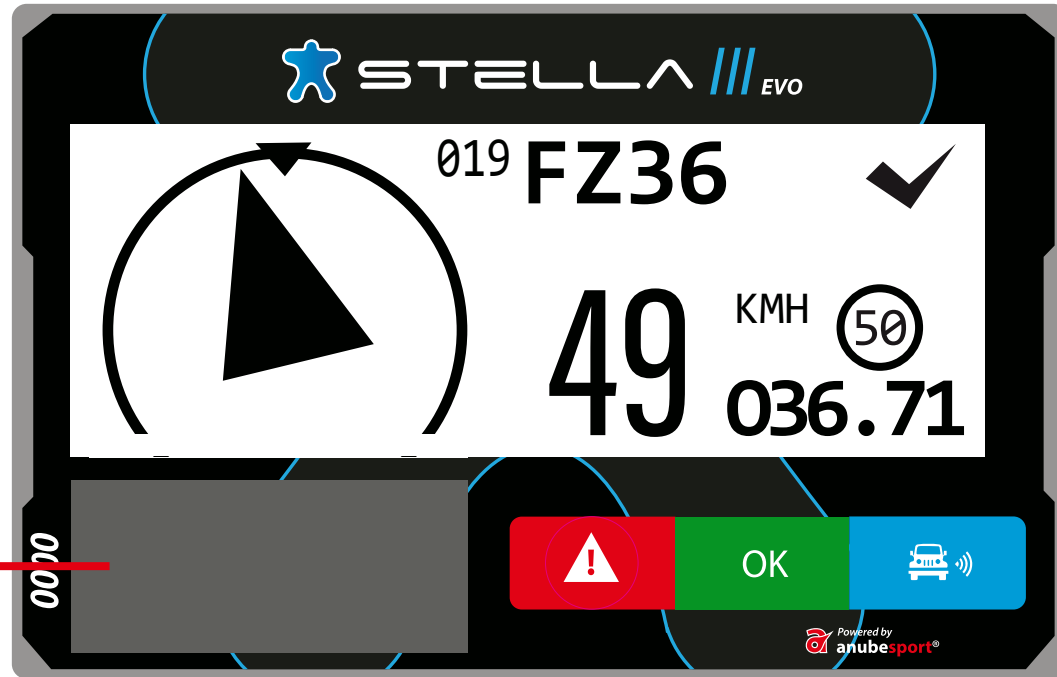

SPEED LIMIT

OFF end of speed zone