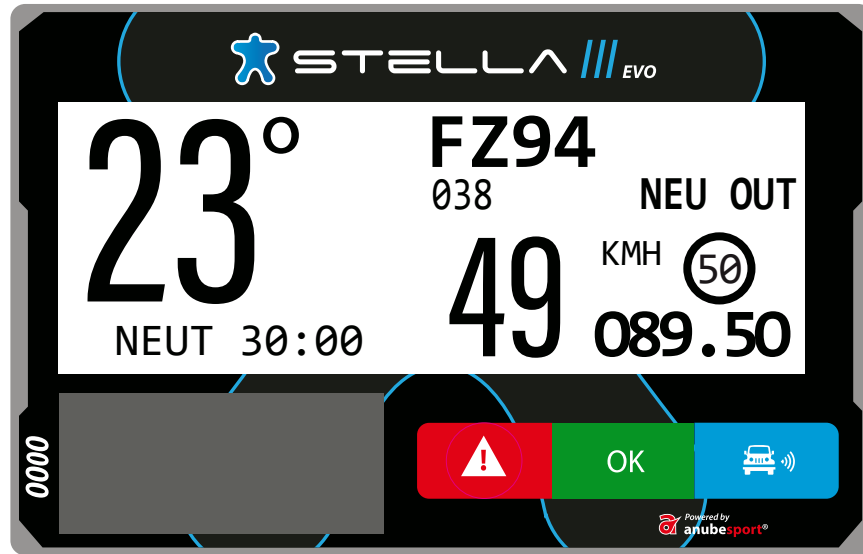

 STELLA 

Powered by
 **anubesport**[®]

MAIN SCREEN

NUMBER OF THE TARGET WAYPOINT

NAME OF THE TARGET WAYPOINT

CAP

TOTAL ODOMETER

The image shows the main screen of a Stella EVO device. The screen displays the following information:

- At the top: "STELLA III EVO" with a blue star icon.
- On the left: "95⁰" (Speed).
- On the right: "K27S" (Waypoint name) and "026" (Waypoint number).
- At the bottom right: "025.48" (Total Odometer).
- At the bottom left: "0000" (Small display).
- At the bottom center: Three buttons: a red button with a white exclamation mark (Warning), a green button with "OK", and a blue button with a white car icon and signal waves (Bluetooth).
- At the bottom right: "Powered by anubespport" logo.

WAYPOINT PROXIMITY

The image shows a Stella EVO display with the following information and callouts:

- STELLA EVO** logo at the top.
- Waypoint ID: **026 K27S**
- Distance to waypoint: **512** (Callout: **DISTANCE TO WAYPOINT**)
- Direction: **320°** (Callout: **TARGET WAYPOINT DIRECTION**)
- Total odometer: **026.82** (Callout: **TOTAL ODOMETER**)
- CAP** (Callout: **CAP**)
- Bottom bar with icons: a red warning triangle, a green **OK** button, and a blue car icon with a signal symbol.
- Powered by **anubespport** logo at the bottom right.

RED STEADY Inside of speed zone
RED FLASHING Overspeed

SPEED LIMIT

OFF end of speed zone

NEUTRALIZATION ZONE

NEUTRALIZATION ZONE

NEUTRALIZATION ZONE

NEUTRALIZATION ZONE

NEUTRALIZATION ZONE