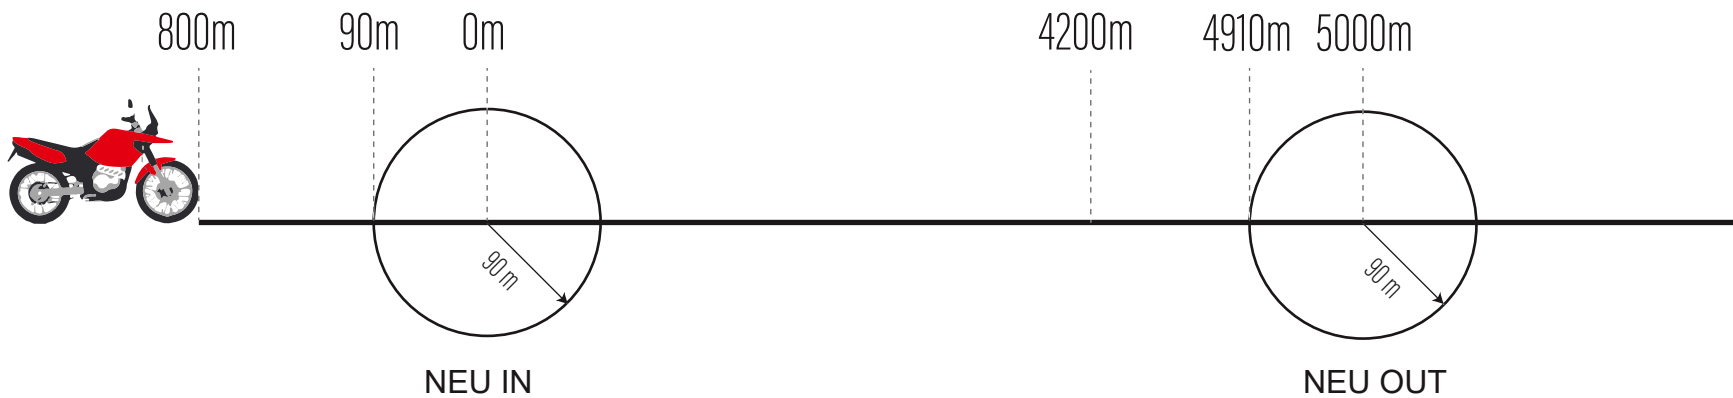

NEUTRALIZATION ZONE