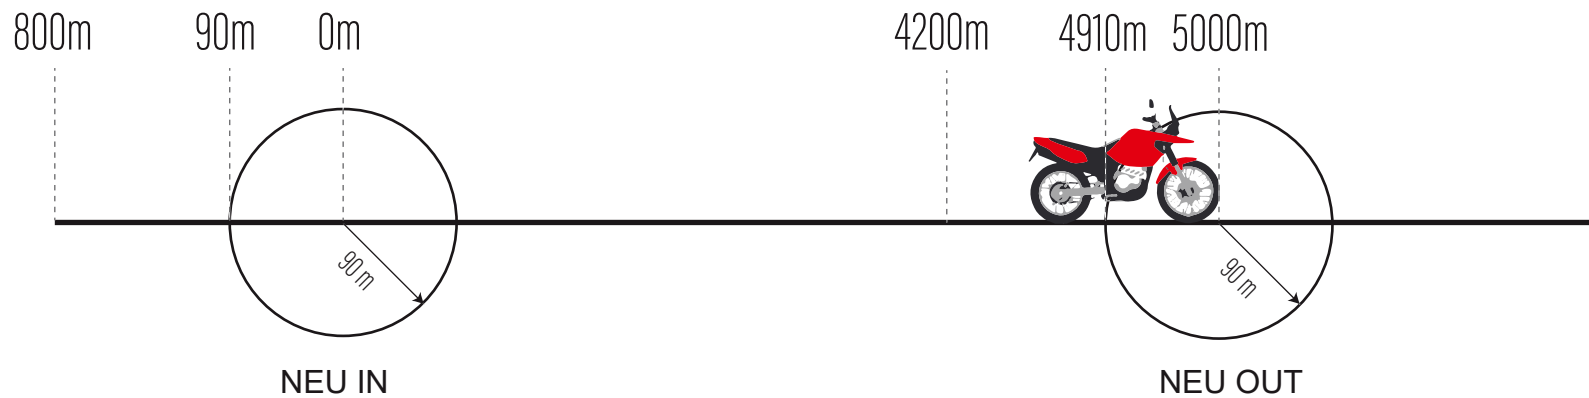

NEUTRALIZATION ZONE