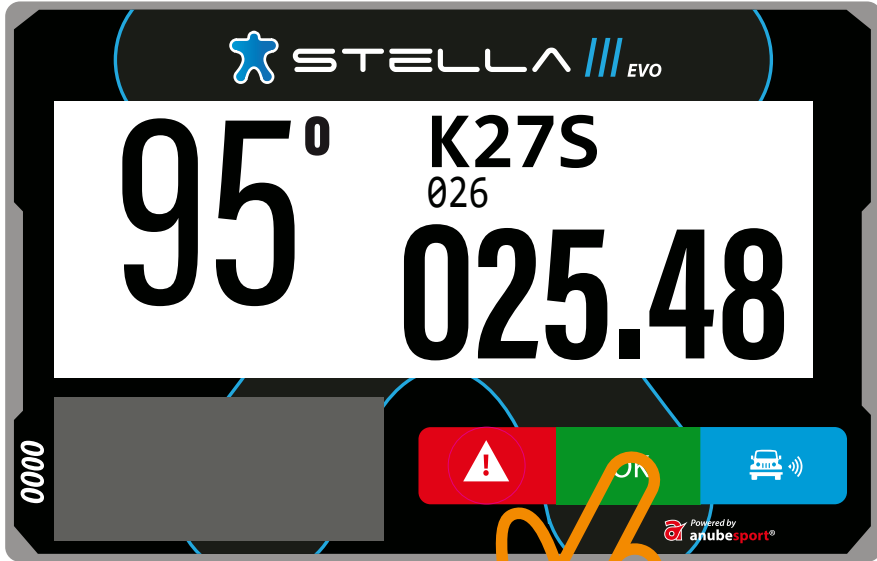

WAYPOINTS LIST

OK