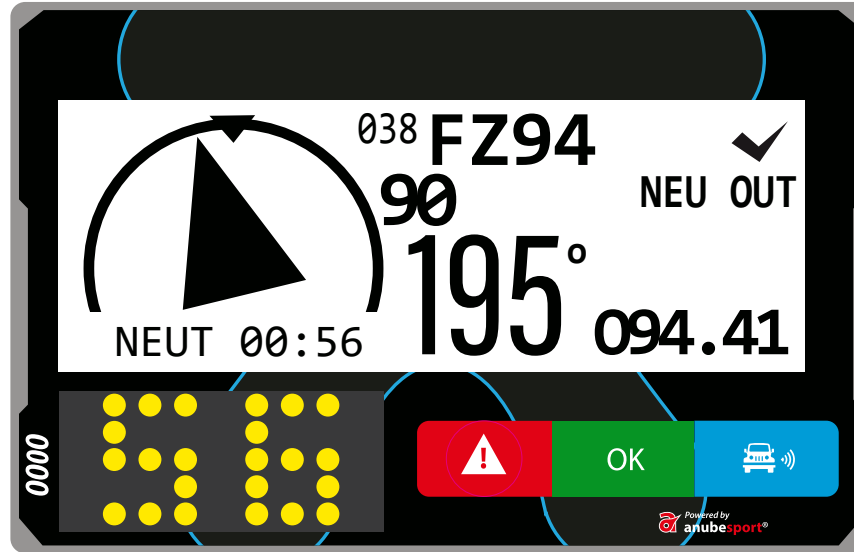

 STELLA 

Powered by
 **anubesport**[®]

MAIN SCREEN

NUMBER OF THE TARGET WAYPOINT

NAME OF THE TARGET WAYPOINT

CAP

TOTAL ODOMETER

The image shows the main screen of a Stella EVO device. The screen displays the following information:

- At the top: "STELLA III EVO" with a blue star icon.
- On the left: "95⁰" (Speed).
- On the right: "K27S" (Waypoint name) and "026" (Waypoint number).
- At the bottom right: "025.48" (Total Odometer).
- At the bottom left: "0000" (Small display).
- At the bottom center: Three buttons: a red button with a white exclamation mark (Warning), a green button with "OK", and a blue button with a white car icon and signal waves (Bluetooth).
- At the bottom right: "Powered by anubespport" logo.

WAYPOINT PROXIMITY

The image shows a Stella EVO display with the following information and callouts:

- STELLA EVO** logo at the top.
- Waypoint ID: **026 K27S**
- Distance to waypoint: **512** (Callout: **DISTANCE TO WAYPOINT**)
- Direction: **320°** (Callout: **TARGET WAYPOINT DIRECTION**)
- Total odometer: **026.82** (Callout: **TOTAL ODOMETER**)
- CAP** (Callout: **CAP**)
- Bottom bar with icons: a red warning triangle, a green **OK** button, and a blue car icon with a signal symbol.
- Powered by **anubespport** logo at the bottom right.

RED STEADY Inside of speed zone
RED FLASHING Overspeed

SPEED LIMIT

OFF end of speed zone

NEUTRALIZATION ZONE

NEUTRALIZATION ZONE

NEUTRALIZATION ZONE

NEUTRALIZATION ZONE

NEUTRALIZATION ZONE