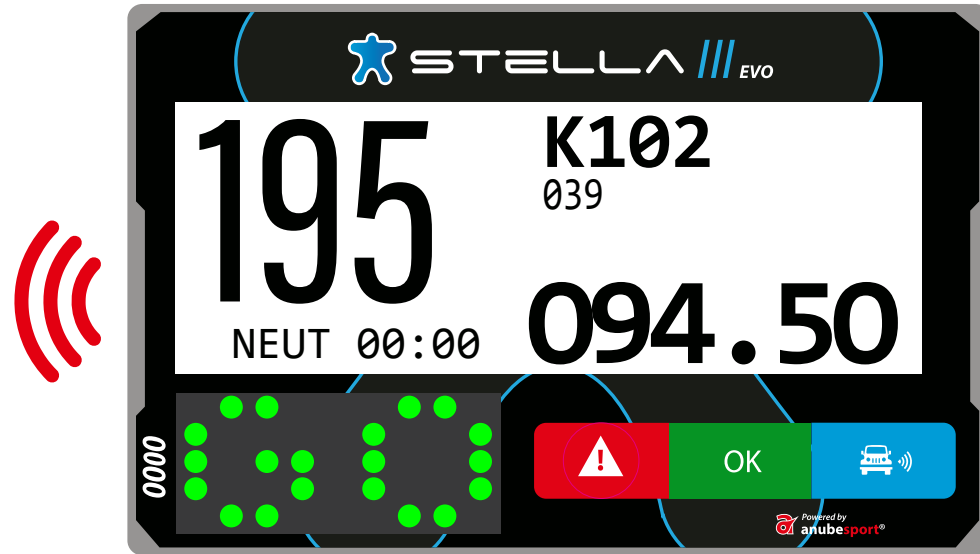

NEUTRALIZATION ZONE