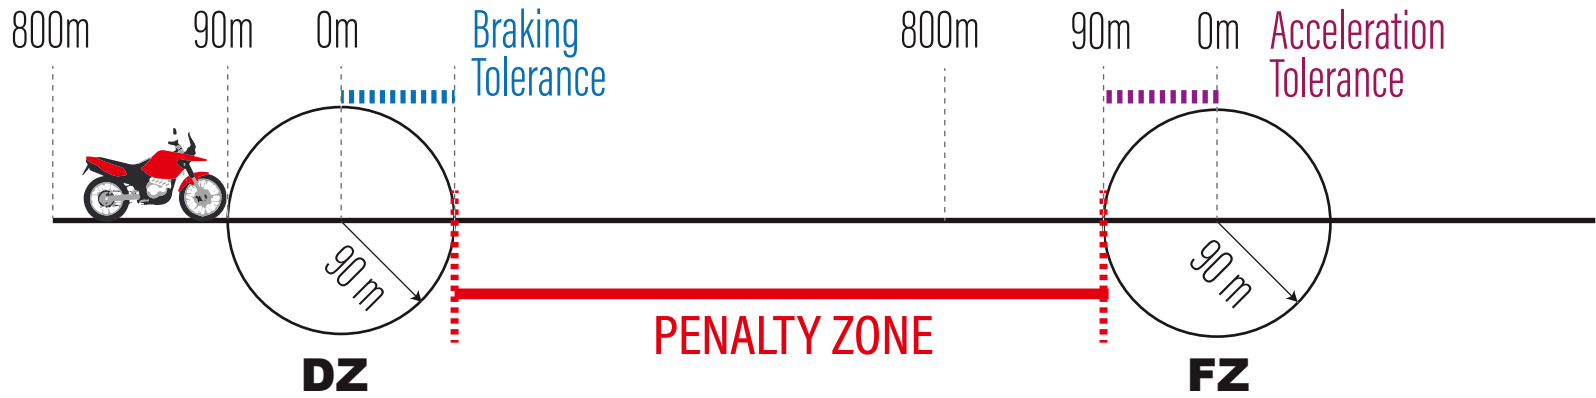

SPEED LIMIT