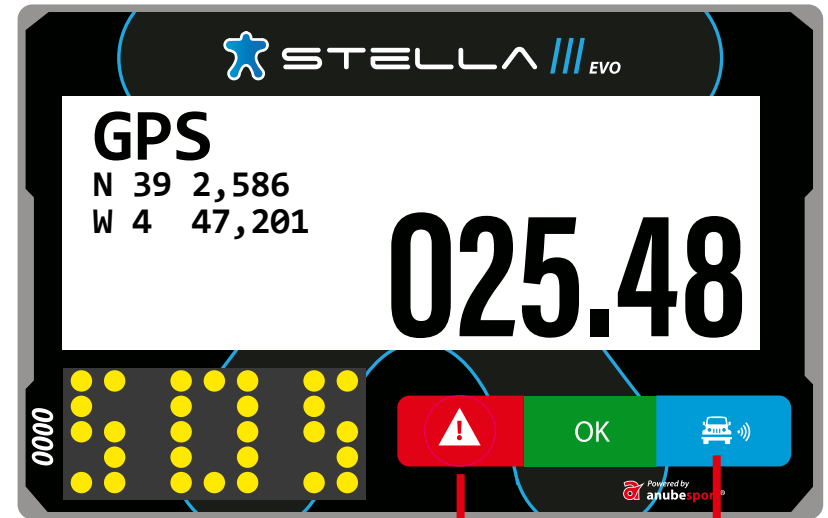

REQUEST MEDICAL ATTENTION IMMEDIATELY

1 sec.

SOS