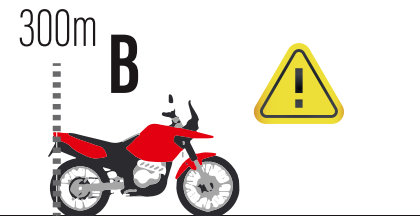

- At the top: "STELLA III EVO" with a blue star icon.
- On the left: "95⁰" (Speed).
- On the right: "K27S" (Waypoint name) and "026" (Waypoint number).
- At the bottom right: "025.48" (Total Odometer).
- At the bottom left: "0000" (Small display).
- At the bottom center: Three buttons: a red button with a white exclamation mark (Warning), a green button with "OK", and a blue button with a white car icon and signal waves (Bluetooth).
- At the bottom right: "Powered by anubespport" logo.

WAYPOINT PROXIMITY

The image shows a Stella EVO display with the following information and callouts:

- STELLA EVO** logo at the top.
- Waypoint ID: **026 K27S**
- Distance to waypoint: **512** (Callout: **DISTANCE TO WAYPOINT**)
- Direction: **320°** (Callout: **TARGET WAYPOINT DIRECTION**)
- Total odometer: **026.82** (Callout: **TOTAL ODOMETER**)
- CAP** (Callout: **CAP**)
- Bottom bar with icons: a red warning triangle, a green **OK** button, and a blue car icon with a signal symbol.
- Powered by **anubespport** logo at the bottom right.

3 sec.
BREAKDOWN

DANGER 3 !!!

Notification 300m before an area marked in the roadbook as "Danger 3"

OVERTAKING / BLUE FLAG

FLASHING

OVERTAKE REQUEST

OVERTAKING / BLUE FLAG

STEADY