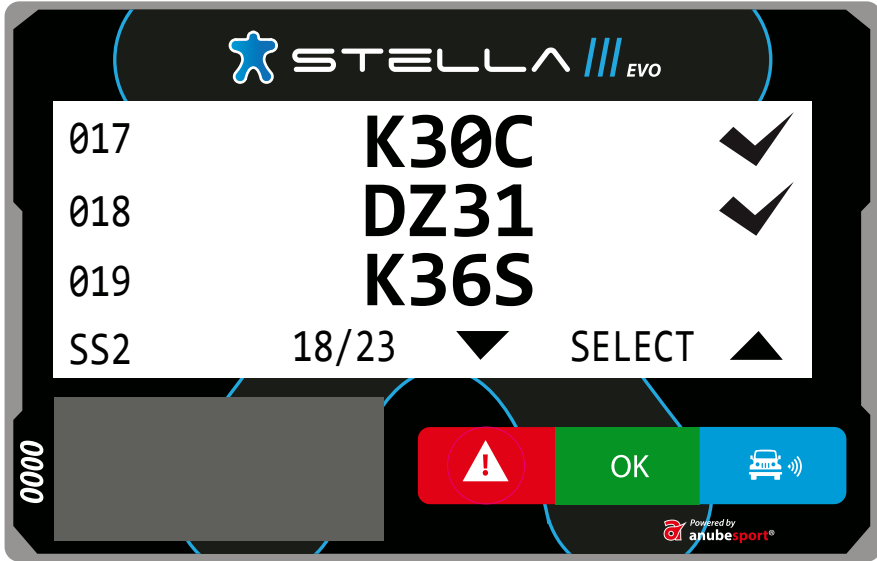

WAYPOINTS LIST

OK