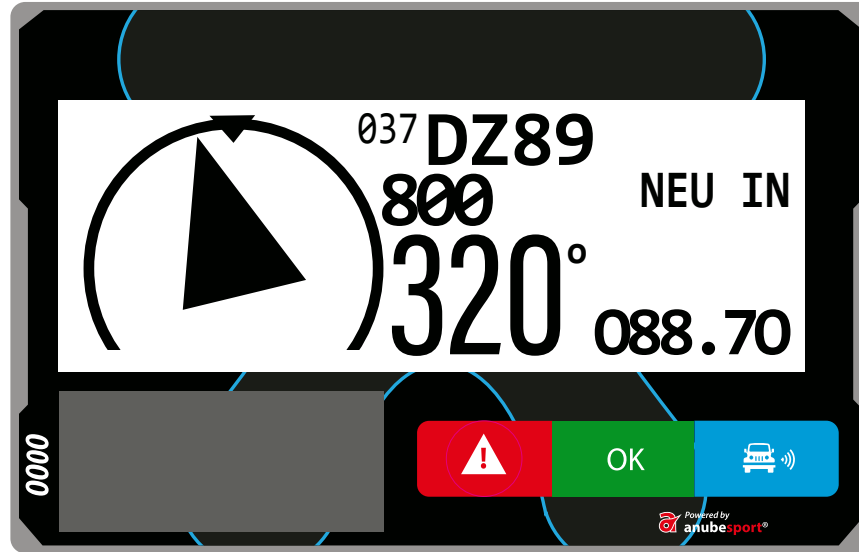

 STELLA 

Powered by
 **anubesport**[®]

MAIN SCREEN

NUMBER OF THE TARGET WAYPOINT

NAME OF THE TARGET WAYPOINT

CAP

TOTAL ODOMETER

The image shows the main screen of a Stella EVO device. The screen displays the following information:

- At the top: "STELLA III EVO" with a blue star icon.
- On the left: "95⁰" (Speed).
- On the right: "K27S" (Waypoint name) and "026" (Waypoint number).
- At the bottom right: "025.48" (Total Odometer).
- At the bottom left: "0000" (Small display).
- At the bottom center: Three buttons: a red button with a white exclamation mark (Warning), a green button with "OK", and a blue button with a white car icon and signal waves (Bluetooth).
- At the bottom right: "Powered by anubespport" logo.

WAYPOINT PROXIMITY

The image shows a Stella EVO display with the following information and callouts:

- STELLA EVO** logo at the top.
- Waypoint ID: **026 K27S**
- Distance to waypoint: **512** (Callout: **DISTANCE TO WAYPOINT**)
- Direction: **320°** (Callout: **TARGET WAYPOINT DIRECTION**)
- Total odometer: **026.82** (Callout: **TOTAL ODOMETER**)
- CAP** (Callout: **CAP**)
- Bottom bar with icons: a red warning triangle, a green **OK** button, and a blue car icon with a signal symbol.
- Powered by **anubespport** logo at the bottom right.

RED STEADY Inside of speed zone
RED FLASHING Overspeed

SPEED LIMIT

OFF end of speed zone

NEUTRALIZATION ZONE

NEUTRALIZATION ZONE

NEUTRALIZATION ZONE

NEUTRALIZATION ZONE

NEUTRALIZATION ZONE