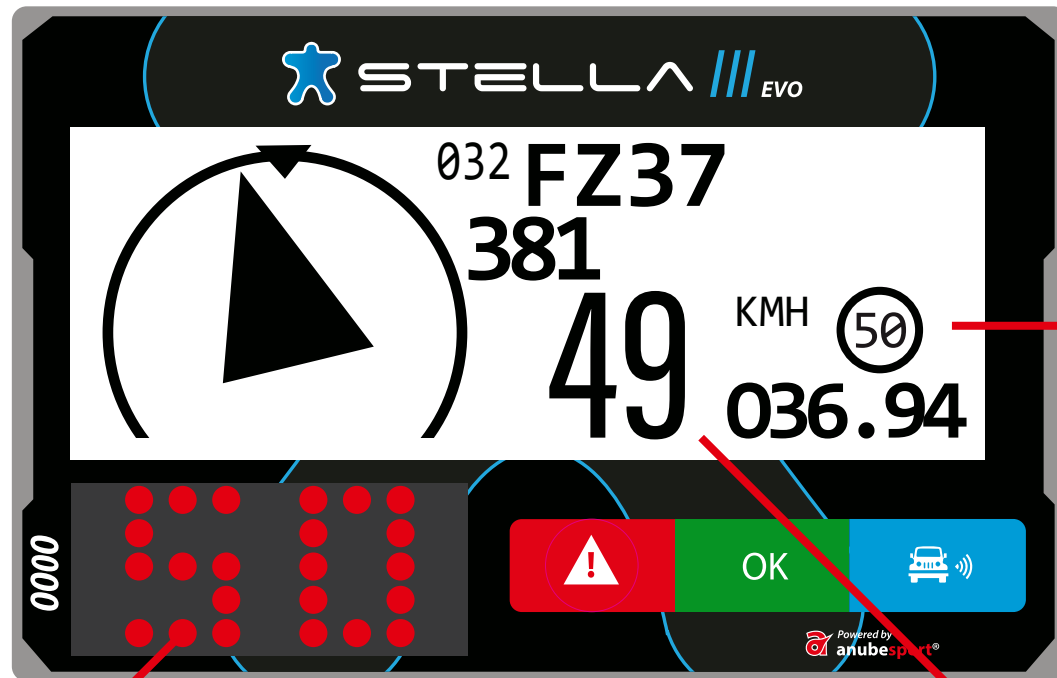

SPEED ZONE

SPEED
LIMIT

SPEED
LIMIT

REAL SPEED