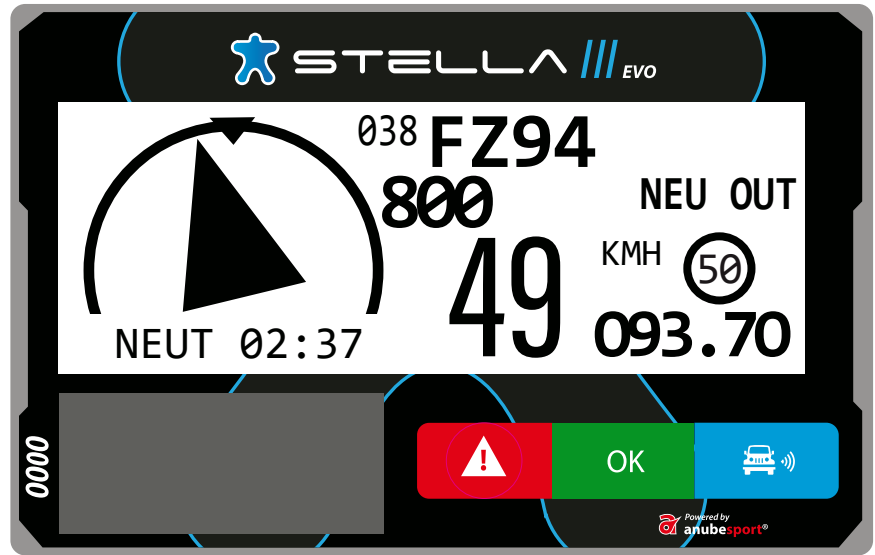

 STELLA 

Powered by
 **anubesport**[®]

MAIN SCREEN

NUMBER OF THE TARGET WAYPOINT

NAME OF THE TARGET WAYPOINT

CAP

TOTAL ODOMETER

The image shows the main screen of a Stella EVO device. The screen displays the following information:

- At the top: "STELLA III EVO" with a blue star icon.
- On the left: "95⁰" (Speed).
- On the right: "K27S" (Waypoint name) and "026" (Waypoint number).
- At the bottom right: "025.48" (Total Odometer).
- At the bottom left: "0000" (Small display).
- At the bottom center: Three buttons: a red button with a white exclamation mark (Warning), a green button with "OK", and a blue button with a white car icon and signal waves (Bluetooth).
- At the bottom right: "Powered by anubespport" logo.

WAYPOINT PROXIMITY

The image shows a Stella EVO display with the following information and callouts:

- STELLA EVO** logo at the top.
- Waypoint ID: **026 K27S**
- Distance to waypoint: **512** (Callout: **DISTANCE TO WAYPOINT**)
- Direction: **320°** (Callout: **TARGET WAYPOINT DIRECTION**)
- Total odometer: **026.82** (Callout: **TOTAL ODOMETER**)
- CAP** (Callout: **CAP**)
- Bottom bar with icons: a red warning triangle, a green **OK** button, and a blue car icon with a signal symbol.
- Powered by **anubespport** logo at the bottom right.

RED STEADY Inside of speed zone
RED FLASHING Overspeed

SPEED LIMIT

OFF end of speed zone

NEUTRALIZATION ZONE

NEUTRALIZATION ZONE

NEUTRALIZATION ZONE

NEUTRALIZATION ZONE

NEUTRALIZATION ZONE