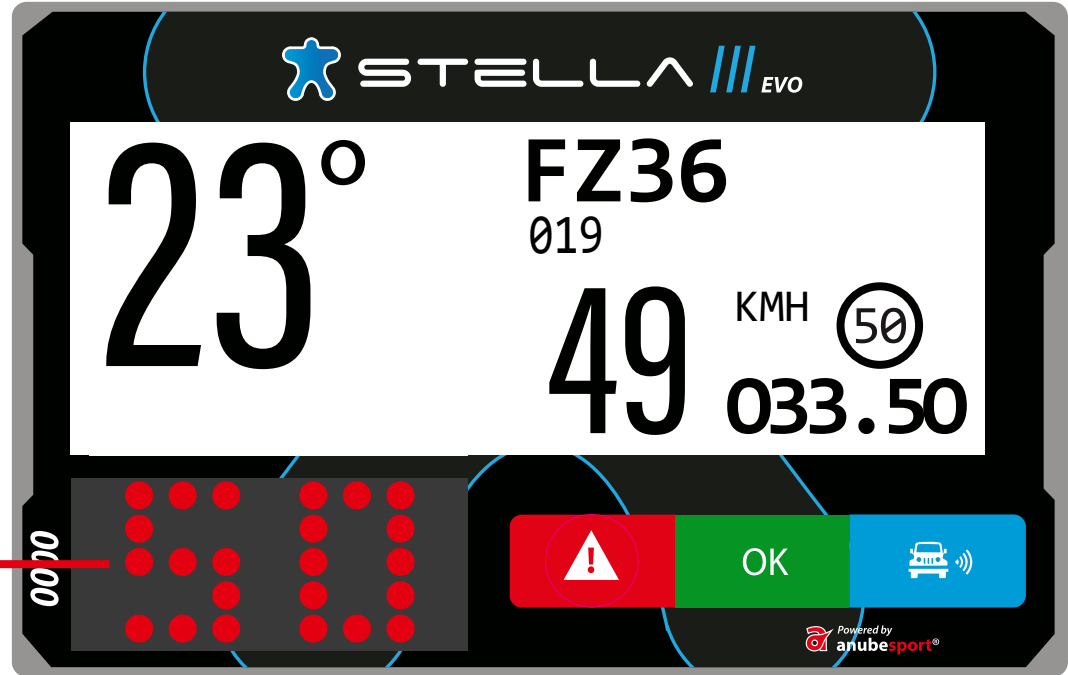

SPEED LIMIT

RED STEADY Inside of speed zone
RED FLASHING Overspeed