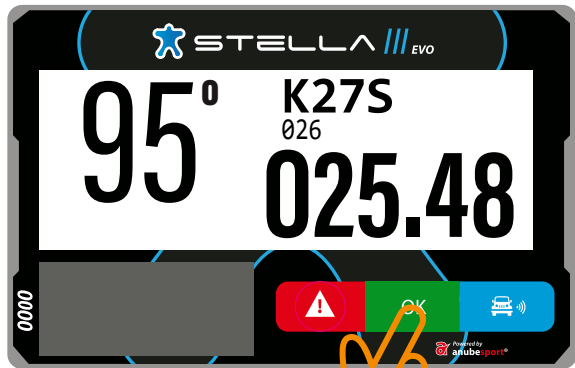

TOTAL ODOMETER RESET TO ZERO

OK