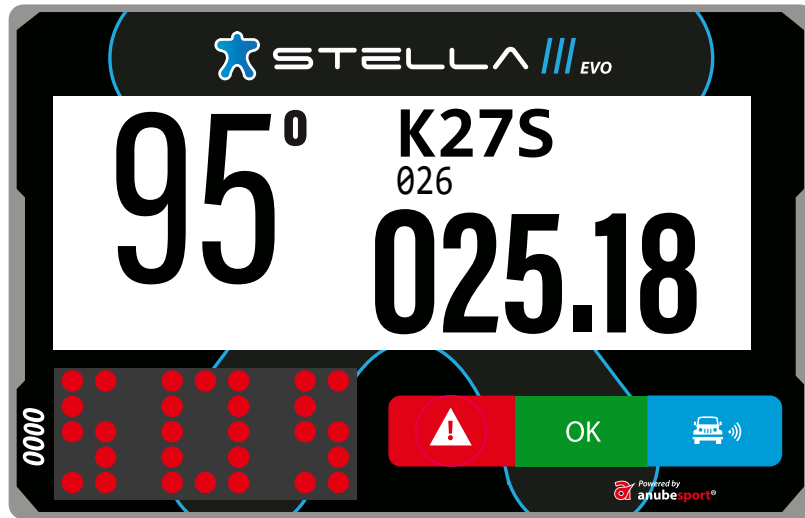

REQUEST MEDICAL ATTENTION IMMEDIATELY

1 sec.

SOS