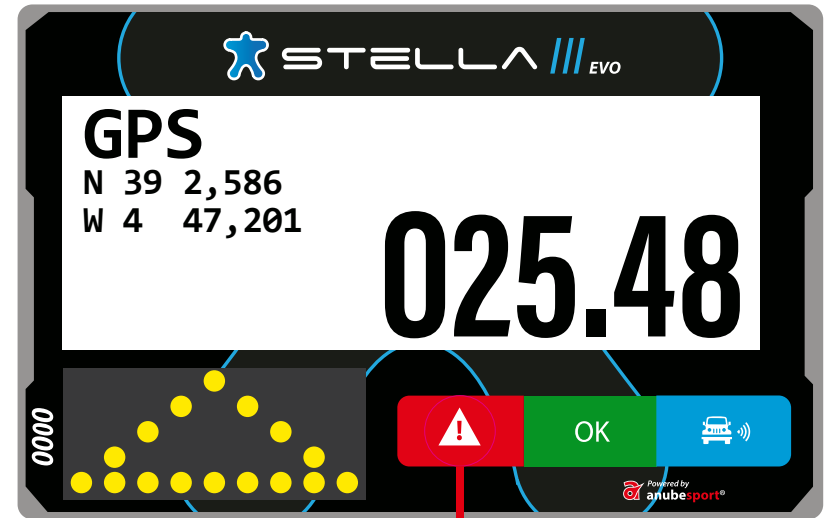

 STELLA 

Powered by
 **anubesport**[®]

MAIN SCREEN

NUMBER OF THE TARGET WAYPOINT

NAME OF THE TARGET WAYPOINT

CAP

TOTAL ODOMETER

The image shows the main screen of a Stella EVO device. The screen displays the following information:

- At the top: "STELLA III EVO" with a blue star icon.
- On the left: "95⁰" (Speed).
- On the right: "K27S" (Waypoint name) and "026" (Waypoint number).
- At the bottom right: "025.48" (Total Odometer).
- At the bottom left: "0000" (Small display).
- At the bottom center: Three buttons: a red button with a white exclamation mark (Warning), a green button with "OK", and a blue button with a white car icon and signal waves (Bluetooth).
- At the bottom right: "Powered by anubespport" logo.

WAYPOINT PROXIMITY

The image shows a Stella EVO display with the following information and callouts:

- STELLA EVO** logo at the top.
- Waypoint ID: **026 K27S**
- Distance to waypoint: **512** (Callout: **DISTANCE TO WAYPOINT**)
- Direction: **320°** (Callout: **TARGET WAYPOINT DIRECTION**)
- Total odometer: **026.82** (Callout: **TOTAL ODOMETER**)
- CAP** (Callout: **CAP**)
- Bottom bar with icons: a red warning triangle, a green **OK** button, and a blue car icon with a signal symbol.
- Powered by **anubespport** logo at the bottom right.

3 sec.
BREAKDOWN

DANGER 3 !!!

Notification 300m before an area marked in the roadbook as "Danger 3"

OVERTAKING / BLUE FLAG

FLASHING

OVERTAKE REQUEST

OVERTAKING / BLUE FLAG

STEADY