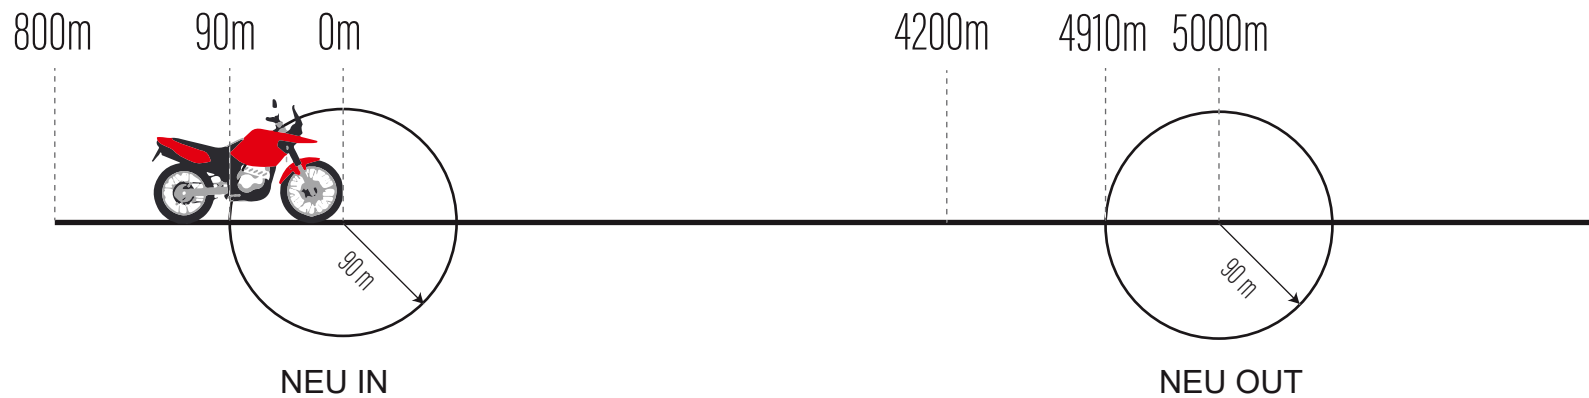

NEUTRALIZATION ZONE