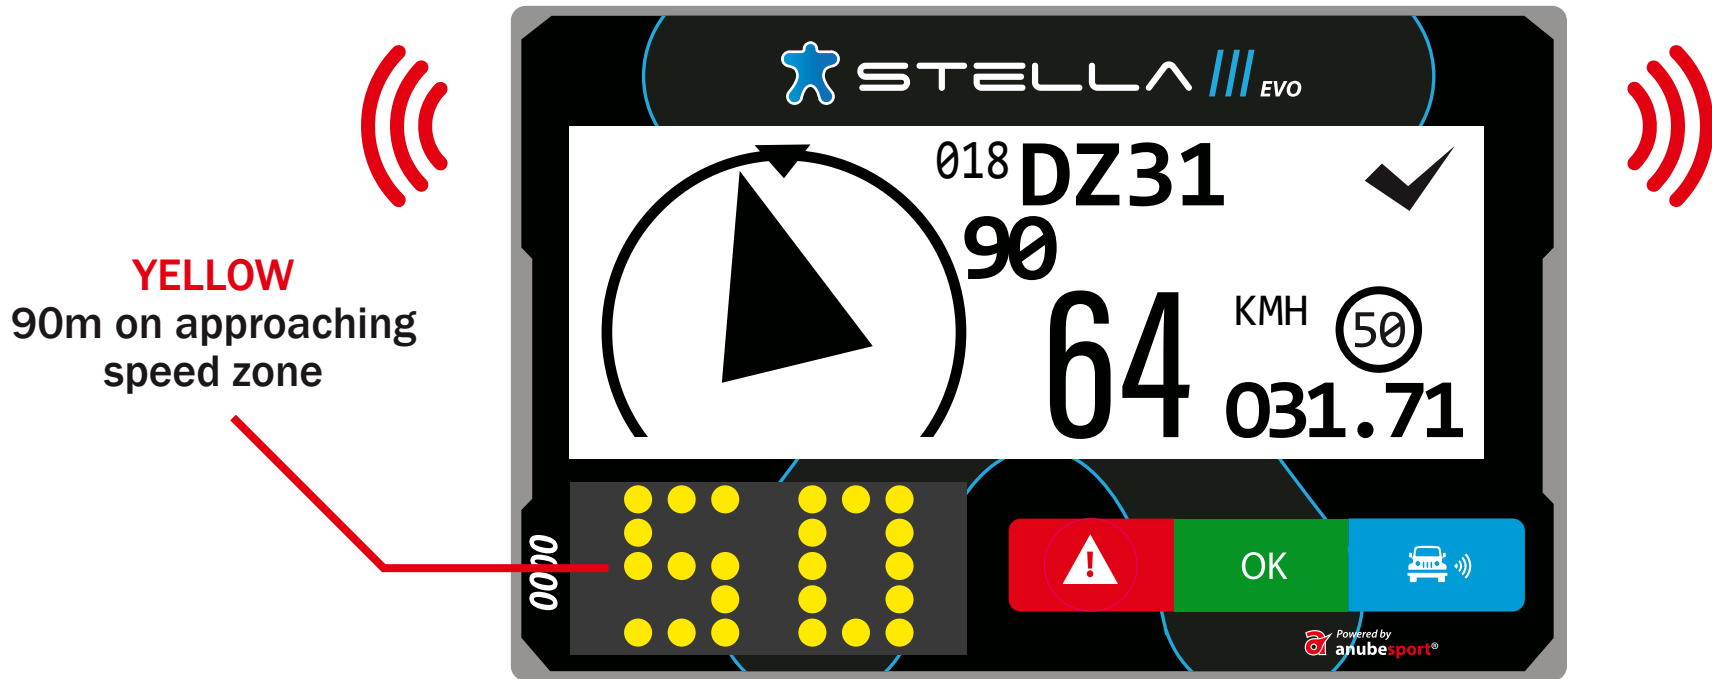

 STELLA 

Powered by
 **anubesport**[®]

MAIN SCREEN

NUMBER OF THE TARGET WAYPOINT

NAME OF THE TARGET WAYPOINT

CAP

TOTAL ODOMETER

The image shows the main screen of a Stella EVO device. The screen displays the following information:

- At the top: "STELLA III EVO" with a blue star icon.
- On the left: "95⁰" (Speed).
- On the right: "K27S" (Waypoint name) and "026" (Waypoint number).
- At the bottom right: "025.48" (Total Odometer).
- At the bottom left: "0000" (Small display).
- At the bottom center: Three buttons: a red button with a white exclamation mark (Warning), a green button with "OK", and a blue button with a white car icon and signal waves (Bluetooth).
- At the bottom right: "Powered by anubespport" logo.

WAYPOINT PROXIMITY

The image shows a Stella EVO display with the following information and callouts:

- STELLA EVO** logo at the top.
- Waypoint ID: **026 K27S**
- Distance to waypoint: **512** (Callout: **DISTANCE TO WAYPOINT**)
- Direction: **320°** (Callout: **TARGET WAYPOINT DIRECTION**)
- Total odometer: **026.82** (Callout: **TOTAL ODOMETER**)
- CAP** (Callout: **CAP**)
- Bottom bar with icons: a red warning triangle, a green **OK** button, and a blue car icon with a signal symbol.
- Powered by **anubespport** logo at the bottom right.

FLASHING

OVERTAKING / BLUE FLAG

FREE TO OVERTAKE

STEADY

PRESS THE BLUE BUTTON TO CONFIRM

SPEED LIMIT

SPEED LIMIT

SPEED LIMIT