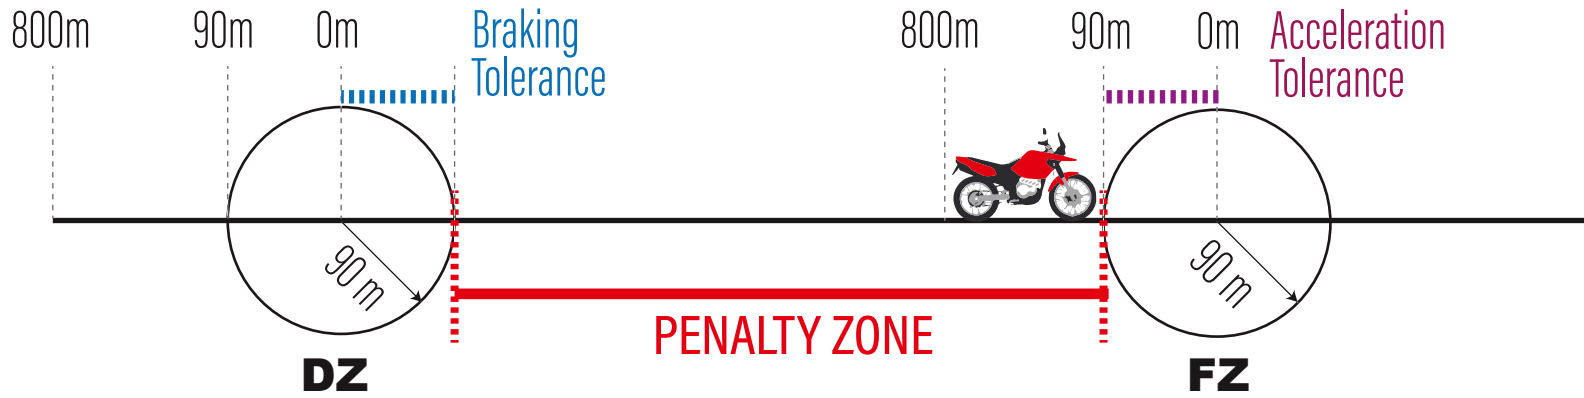

SPEED LIMIT

OFF end of speed zone