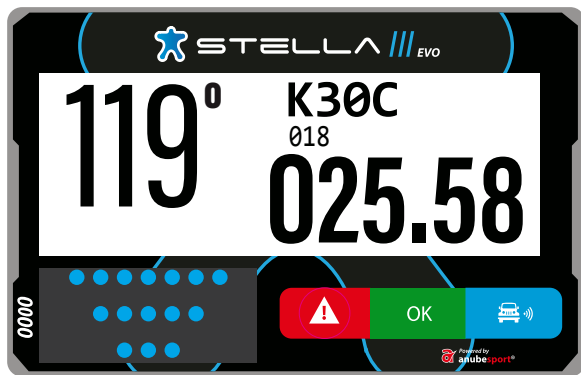

 STELLA 

Powered by
 **anubesport**[®]

MAIN SCREEN

NUMBER OF THE TARGET WAYPOINT

NAME OF THE TARGET WAYPOINT

CAP

TOTAL ODOMETER

The image shows the main screen of a Stella EVO device. The screen displays the following information:

- At the top: "STELLA III EVO" with a blue star icon.
- On the left: "95⁰" (Speed).
- On the right: "K27S" (Waypoint name) and "026" (Waypoint number).
- At the bottom right: "025.48" (Total Odometer).
- At the bottom left: "0000" (Small display).
- At the bottom center: Three buttons: a red button with a white exclamation mark (Warning), a green button with "OK", and a blue button with a white car icon and signal waves (Bluetooth).
- At the bottom right: "Powered by anubespport" logo.

WAYPOINT PROXIMITY

The image shows a Stella EVO display with the following information and callouts:

- STELLA EVO** logo at the top.
- Waypoint ID: **026 K27S**
- Distance to waypoint: **512** (Callout: **DISTANCE TO WAYPOINT**)
- Direction: **320°** (Callout: **TARGET WAYPOINT DIRECTION**)
- Total odometer: **026.82** (Callout: **TOTAL ODOMETER**)
- CAP** (Callout: **CAP**)
- Bottom bar with icons: a red warning triangle, a green **OK** button, and a blue car icon with a signal symbol.
- Powered by **anubespport** logo at the bottom right.

3 sec.
BREAKDOWN

DANGER 3 !!!

Notification 300m before an area marked in the roadbook as "Danger 3"

OVERTAKING / BLUE FLAG

FLASHING

OVERTAKE REQUEST

OVERTAKING / BLUE FLAG

STEADY