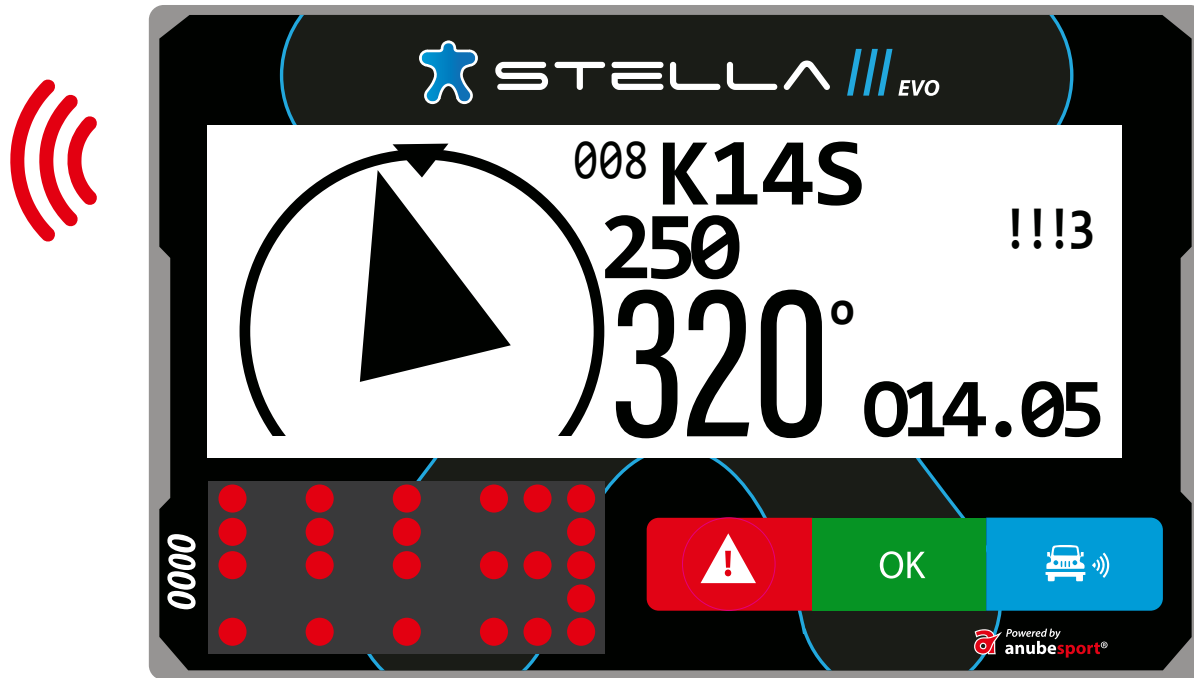

 STELLA 

Powered by
 **anubesport**[®]

MAIN SCREEN

NUMBER OF THE TARGET WAYPOINT

NAME OF THE TARGET WAYPOINT

CAP

TOTAL ODOMETER

The image shows the main screen of a Stella EVO device. The screen displays the following information:

- At the top: "STELLA III EVO" with a blue star icon.
- On the left: "95⁰" (Speed).
- On the right: "K27S" (Waypoint name) and "026" (Waypoint number).
- At the bottom right: "025.48" (Total Odometer).
- At the bottom left: "0000" (Small display).
- At the bottom center: Three buttons: a red button with a white exclamation mark (Warning), a green button with "OK", and a blue button with a white car icon and signal waves (Bluetooth).
- At the bottom right: "Powered by anubespport" logo.

WAYPOINT PROXIMITY

The image shows a Stella EVO display with the following information and callouts:

- STELLA EVO** logo at the top.
- Waypoint ID: **026 K27S**
- Distance to waypoint: **512** (Callout: **DISTANCE TO WAYPOINT**)
- Direction: **320°** (Callout: **TARGET WAYPOINT DIRECTION**)
- Total odometer: **026.82** (Callout: **TOTAL ODOMETER**)
- CAP** (Callout: **CAP**)
- Bottom bar with icons: a red warning triangle, a green **OK** button, and a blue car icon with a signal symbol.
- Powered by **anubespport** logo at the bottom right.

3 sec.
BREAKDOWN

DANGER 3 !!!

Notification 300m before an area marked in the roadbook as "Danger 3"

OVERTAKING / BLUE FLAG

FLASHING

OVERTAKE REQUEST

OVERTAKING / BLUE FLAG

STEADY