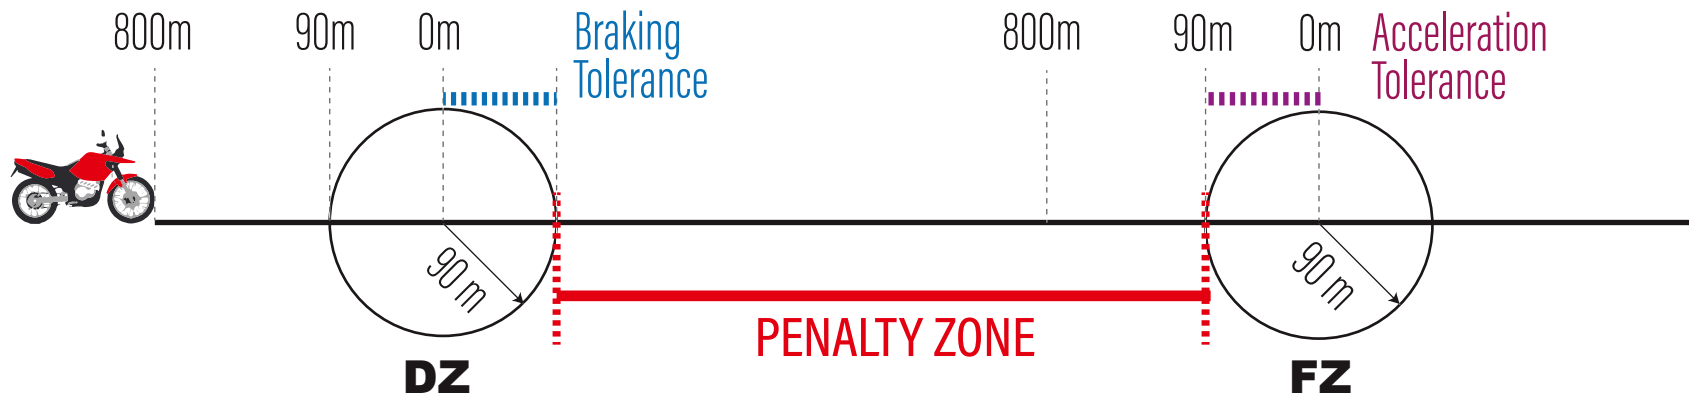

SPEED LIMIT