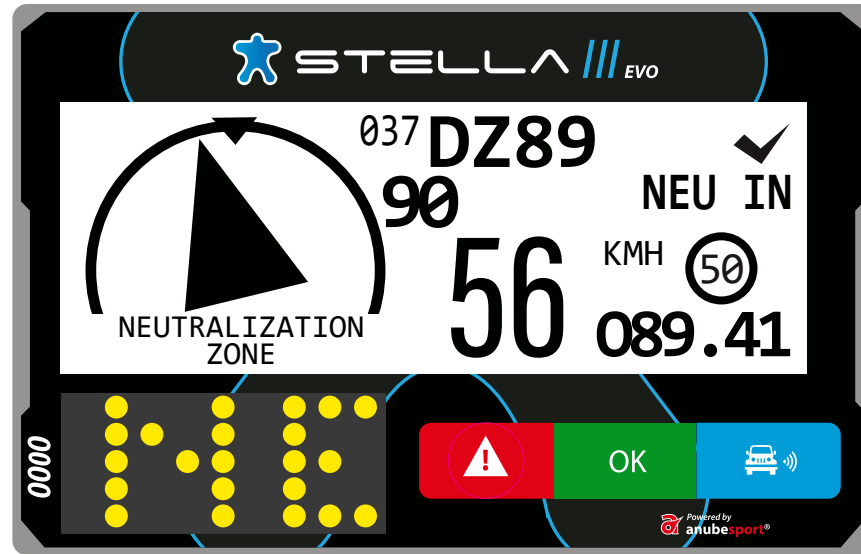

 STELLA 

Powered by
 **anubesport**[®]

MAIN SCREEN

NUMBER OF THE TARGET WAYPOINT

NAME OF THE TARGET WAYPOINT

CAP

TOTAL ODOMETER

The image shows the main screen of a Stella EVO device. The screen displays the following information:

- At the top: "STELLA III EVO" with a blue star icon.
- On the left: "95⁰" (Speed).
- On the right: "K27S" (Waypoint name) and "026" (Waypoint number).
- At the bottom right: "025.48" (Total Odometer).
- At the bottom left: "0000" (Small display).
- At the bottom center: Three buttons: a red button with a white exclamation mark (Warning), a green button with "OK", and a blue button with a white car icon and signal waves (Bluetooth).
- At the bottom right: "Powered by anubespport" logo.

WAYPOINT PROXIMITY

The image shows a Stella EVO display with the following information and callouts:

- STELLA EVO** logo at the top.
- Waypoint ID: **026 K27S**
- Distance to waypoint: **512** (Callout: **DISTANCE TO WAYPOINT**)
- Direction: **320°** (Callout: **TARGET WAYPOINT DIRECTION**)
- Total odometer: **026.82** (Callout: **TOTAL ODOMETER**)
- CAP** (Callout: **CAP**)
- Bottom bar with icons: a red warning triangle, a green **OK** button, and a blue car icon with a signal symbol.
- Powered by **anubespport** logo at the bottom right.

RED STEADY Inside of speed zone
RED FLASHING Overspeed

SPEED LIMIT

OFF end of speed zone

NEUTRALIZATION ZONE

NEUTRALIZATION ZONE

NEUTRALIZATION ZONE

NEUTRALIZATION ZONE

NEUTRALIZATION ZONE