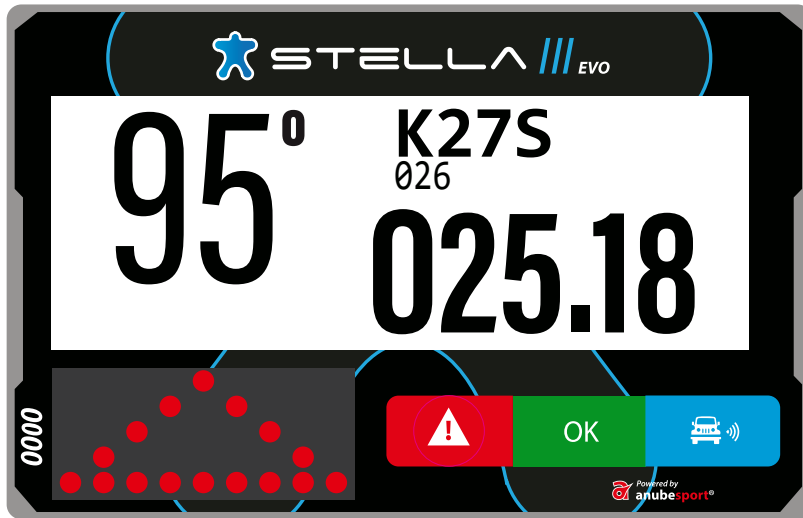

 STELLA 

Powered by
 **anubesport**[®]

MAIN SCREEN

NUMBER OF THE TARGET WAYPOINT

NAME OF THE TARGET WAYPOINT

CAP

TOTAL ODOMETER

The image shows the main screen of a Stella EVO device. The screen displays the following information:

- At the top: "STELLA III EVO" with a blue star icon.
- On the left: "95⁰" (Speed).
- On the right: "K27S" (Waypoint name) and "026" (Waypoint number).
- At the bottom right: "025.48" (Total Odometer).
- At the bottom left: "0000" (Small display).
- At the bottom center: Three buttons: a red button with a white exclamation mark (Warning), a green button with "OK", and a blue button with a white car icon and signal waves (Bluetooth).
- At the bottom right: "Powered by anubespport" logo.

WAYPOINT PROXIMITY

The image shows a Stella EVO display with the following information and callouts:

- STELLA EVO** logo at the top.
- Waypoint ID: **026 K27S**
- Distance to waypoint: **512** (Callout: **DISTANCE TO WAYPOINT**)
- Direction: **320°** (Callout: **TARGET WAYPOINT DIRECTION**)
- Total odometer: **026.82** (Callout: **TOTAL ODOMETER**)
- CAP** (Callout: **CAP**)
- Bottom bar with icons: a red warning triangle, a green **OK** button, and a blue car icon with a signal symbol.
- Powered by **anubespport** logo at the bottom right.

3 sec.
BREAKDOWN

DANGER 3 !!!

Notification 300m before an area marked in the roadbook as "Danger 3"

OVERTAKING / BLUE FLAG

FLASHING

OVERTAKE REQUEST

OVERTAKING / BLUE FLAG

STEADY