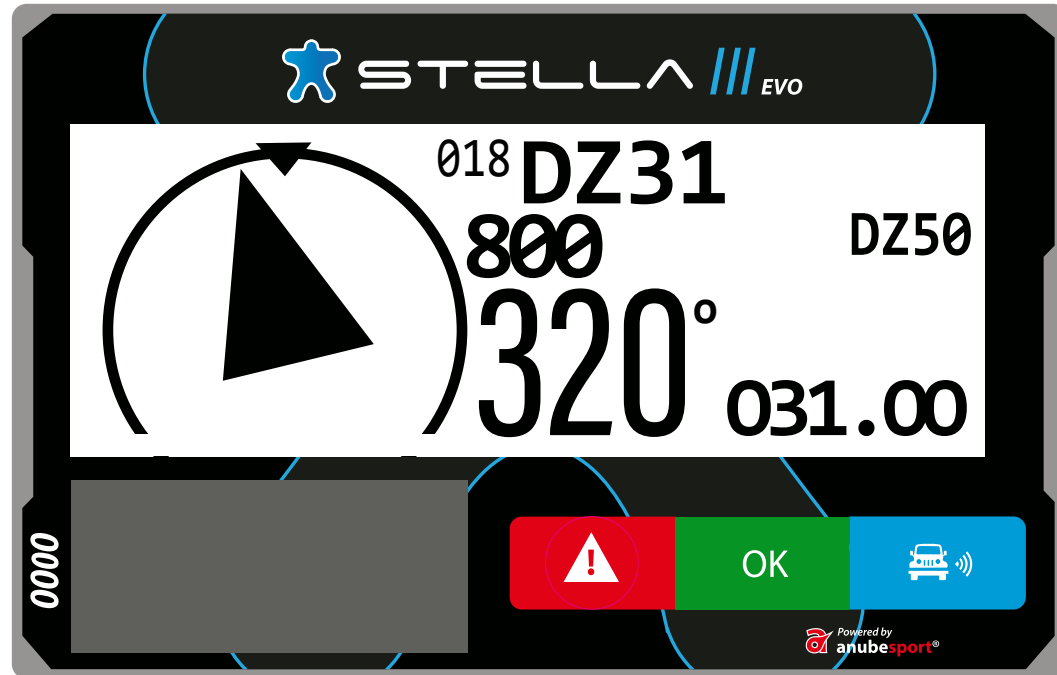

 STELLA 

Powered by
 **anubesport**[®]

MAIN SCREEN

NUMBER OF THE TARGET WAYPOINT

NAME OF THE TARGET WAYPOINT

CAP

TOTAL ODOMETER

The image shows the main screen of a Stella EVO device. The screen displays the following information:

- At the top: "STELLA III EVO" with a blue star icon.
- On the left: "95⁰" (Speed).
- On the right: "K27S" (Waypoint name) and "026" (Waypoint number).
- At the bottom right: "025.48" (Total Odometer).
- At the bottom left: "0000" (Small display).
- At the bottom center: Three buttons: a red button with a white exclamation mark (Warning), a green button with "OK", and a blue button with a white car icon and signal waves (Bluetooth).
- At the bottom right: "Powered by anubespport" logo.

WAYPOINT PROXIMITY

The image shows a Stella EVO display with the following information and callouts:

- STELLA EVO** logo at the top.
- Waypoint ID: **026 K27S**
- Distance to waypoint: **512** (Callout: **DISTANCE TO WAYPOINT**)
- Direction: **320°** (Callout: **TARGET WAYPOINT DIRECTION**)
- Total odometer: **026.82** (Callout: **TOTAL ODOMETER**)
- CAP** (Callout: **CAP**)
- Bottom bar with icons: a red warning triangle, a green **OK** button, and a blue car icon with a signal symbol.
- Powered by **anubespport** logo at the bottom right.

FLASHING

OVERTAKING / BLUE FLAG

FREE TO OVERTAKE

STEADY

PRESS THE BLUE BUTTON TO CONFIRM

SPEED LIMIT

SPEED LIMIT

SPEED LIMIT