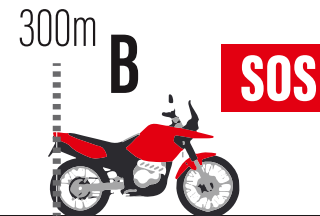

REQUEST MEDICAL ATTENTION IMMEDIATELY

1 sec.

SOS