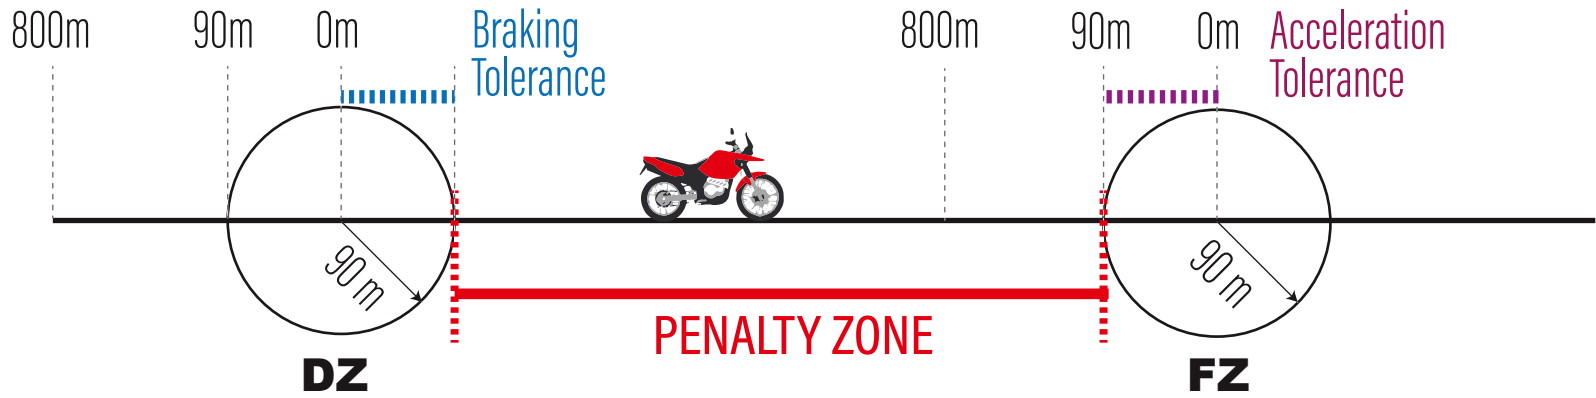

SPEED LIMIT

RED STEADY Inside of speed zone
RED FLASHING Overspeed