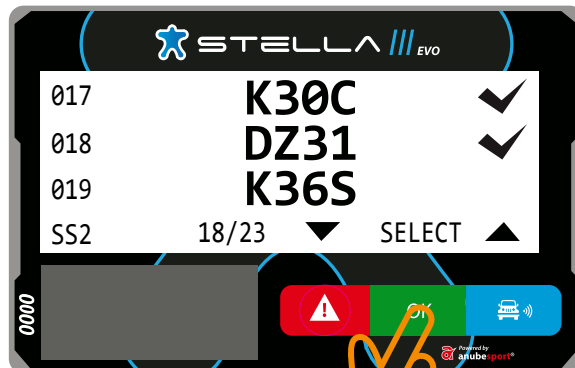

TOTAL ODOMETER RESET TO ZERO

OK

1 sec.

+

1 sec.

+

1 sec.