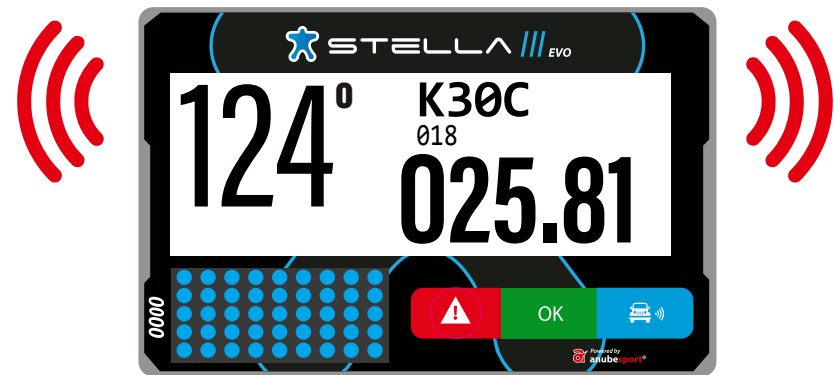

- At the top: "STELLA III EVO" with a blue star icon.
- On the left: "95⁰" (Speed).
- On the right: "K27S" (Waypoint name) and "026" (Waypoint number).
- At the bottom right: "025.48" (Total Odometer).
- At the bottom left: "0000" (Small display).
- At the bottom center: Three buttons: a red button with a white exclamation mark (Warning), a green button with "OK", and a blue button with a white car icon and signal waves (Bluetooth).
- At the bottom right: "Powered by anubespport" logo.

WAYPOINT PROXIMITY

The image shows a Stella EVO display with the following information and callouts:

- STELLA EVO** logo at the top.
- Waypoint ID: **026 K27S**
- Distance to waypoint: **512** (Callout: **DISTANCE TO WAYPOINT**)
- Direction: **320°** (Callout: **TARGET WAYPOINT DIRECTION**)
- Total odometer: **026.82** (Callout: **TOTAL ODOMETER**)
- CAP** (Callout: **CAP**)
- Bottom bar with icons: a red warning triangle, a green **OK** button, and a blue car icon with a signal symbol.
- Powered by **anubespport** logo at the bottom right.

3 sec.
BREAKDOWN

DANGER 3 !!!

Notification 300m before an area marked in the roadbook as "Danger 3"

OVERTAKING / BLUE FLAG

FLASHING

OVERTAKE REQUEST

OVERTAKING / BLUE FLAG

STEADY

FLASHING

OVERTAKING / BLUE FLAG

FREE TO OVERTAKE

STEADY

PRESS THE BLUE BUTTON TO CONFIRM

SPEED LIMIT

SPEED LIMIT

SPEED LIMIT