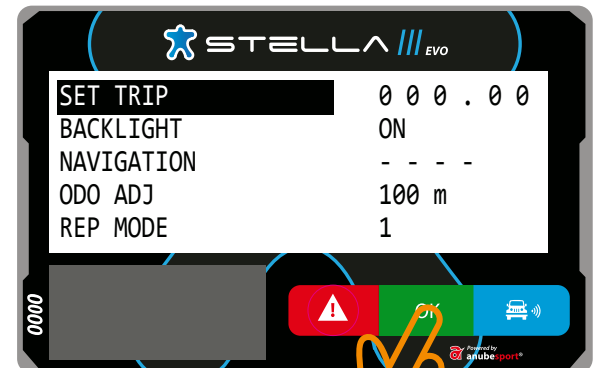

TOTAL ODOMETER RESET TO ZERO

OK

1 sec.

+

1 sec.

+

1 sec.