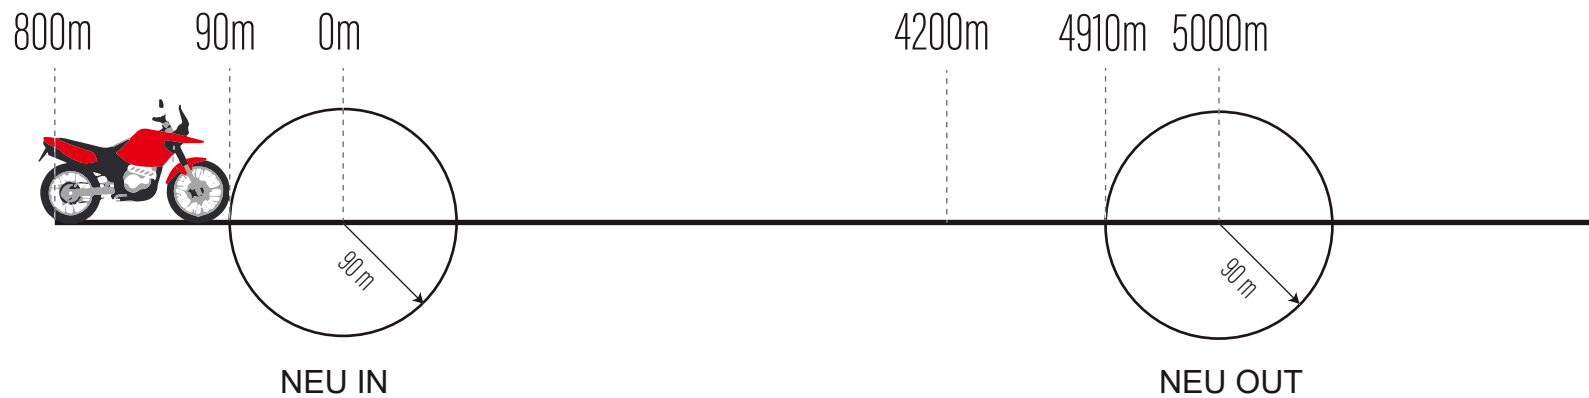

NEUTRALIZATION ZONE